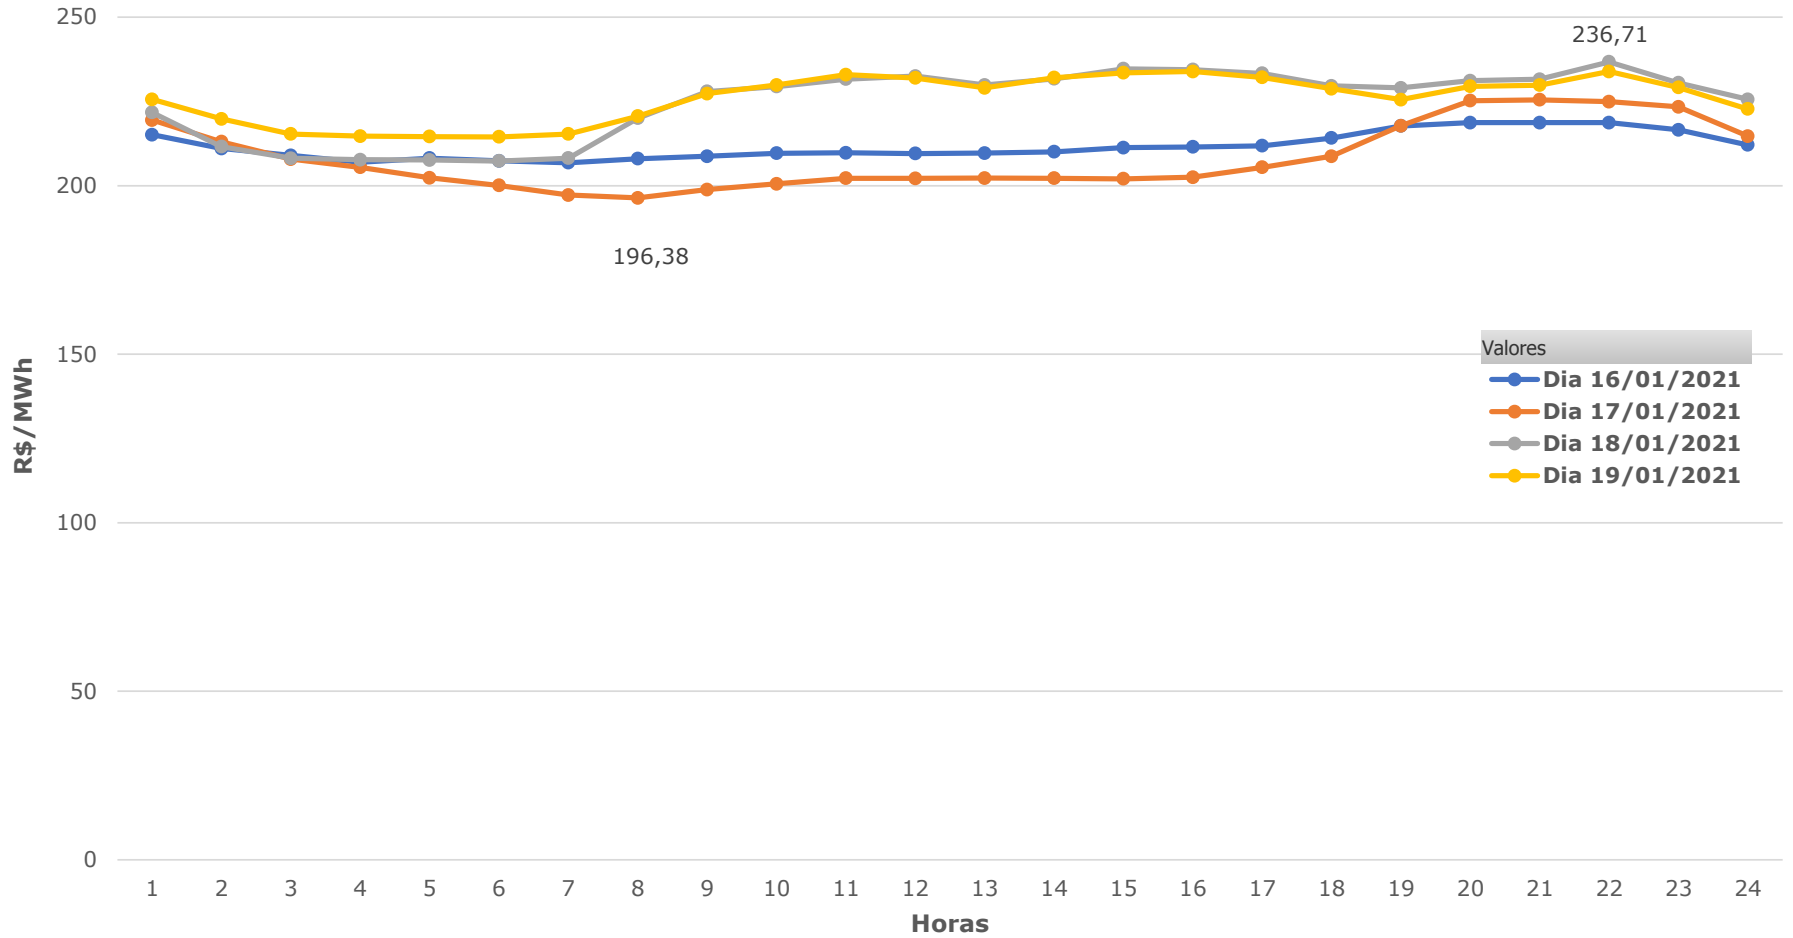

# Semana Operativa de 16/01 a 22/01/2021

Dia 16/01/2021 Dia 17/01/2021 Dia 18/01/2021 Dia 19/01/2021

## PLD - Semana Operativa 16 a 22/01/2021

Hora ·